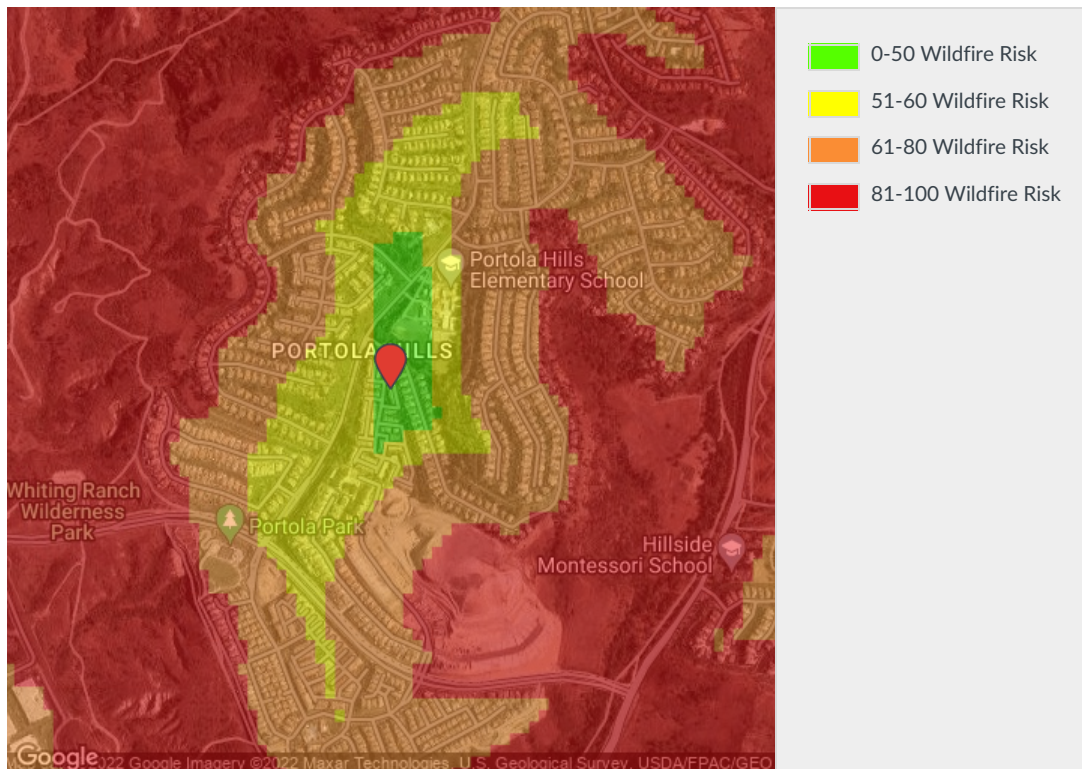

DESIGN / MANUFACTURING Low

DESIGN / MANUFACTURING Low

19595 AGRIA WAY TRABUCO CANYON, CA 92679-1216

LOCATION ACCURACY: Excellent LATITUDE: 33.677322 LONGITUDE: -117.633105 MATCH CODE: A0000 SOURCE: PxPoint CENSUS BLOCK ID: 060590524284017

Wildfire Risk Score Report

Wildfire Risk Score: 49

RISK DESCRIPTION	Urban	BRUSHFIRE RISK LEVEL	1
BRUSHFIRE NEAREST HIGH OR VERY HIGH RISK LEVEL	3	BRUSHFIRE PREBURN RISK DESCRIPTION	N/A
BRUSHFIRE DISTANCE HIGH OR VERY HIGH RISK FEET	1,376	FIREBREAK LAND USE DENSITY CLASS	Urban
FIREBREAK LAND USE DENSITY LEVEL	6	FIREBREAK DISTANCE WILDLAND FEET	2,205

19595 AGRIA WAY TRABUCO CANYON, CA 92679-1216

LOCATION ACCURACY: Excellent LATITUDE: 33.677322 LONGITUDE: -117.633105 MATCH CODE: A0000 SOURCE: PxPoint CENSUS BLOCK ID: 060590524284017

Distance to Fire Station Report